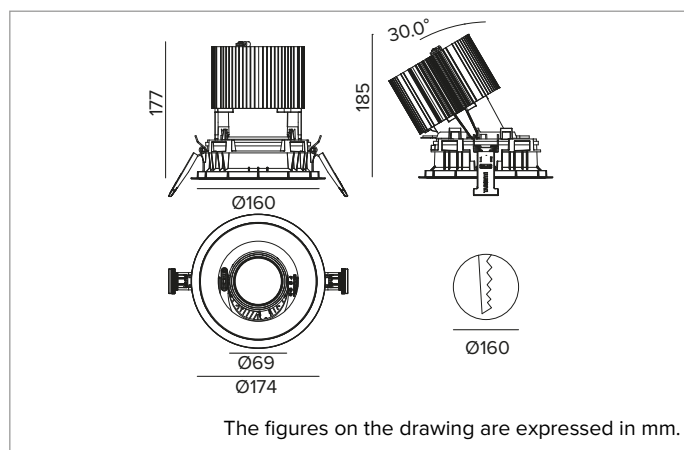

1T8636EL | CCTEVO ARCHITECTURAL 160

Adjustable recessed LED projector in a trim version

		2700K	H(m)	D(m)	Emax(lx)
		Ra90		33°	
Fixture Power	74W	1	0.60	13543	
Source Flux	7078lm	2	1.20	3386	
Fixture Flux	5134lm	3	1.80	1505	
Efficacy	70lm/W	4	2.40	846	
TS1281	Imax=1913cd/klm	Imax	13543cd	5	3.00